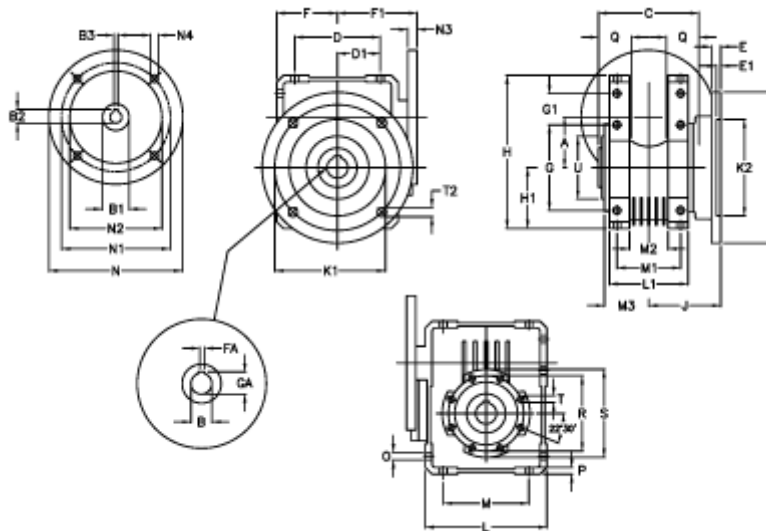

Article number: 392211006453616

Description: Worm Gear with Torque Limiter
W110 L1-UFC-64-P90 B14

Measures

A = 110.10	E = 20	H = 308.0	M = 184	N4 = 9	U = 130
B = 42	E1 = 12	H1 = 125.0	M1 = 115	O = 14.0	
B1 E7 = 24	F = 125	J = 131.5	M2 = 69	P = 14	
B2 = 27.3	F1 = 143	K = 280	M3 = 73.0	Q = 45	
B3 H9 = 8	FA = 12	K1 = 230	N = 140	R = 165	
C = 155	G = 184	K2 = 170	N1 = 115	S = 200	
D = 174.0	G1 = 58.0	L = 250	N2 = 95	T = M12x19	
D1 = 82.0	GA = 45.3	L1 = 143	N3 = 6.5	T2 = 13.0	